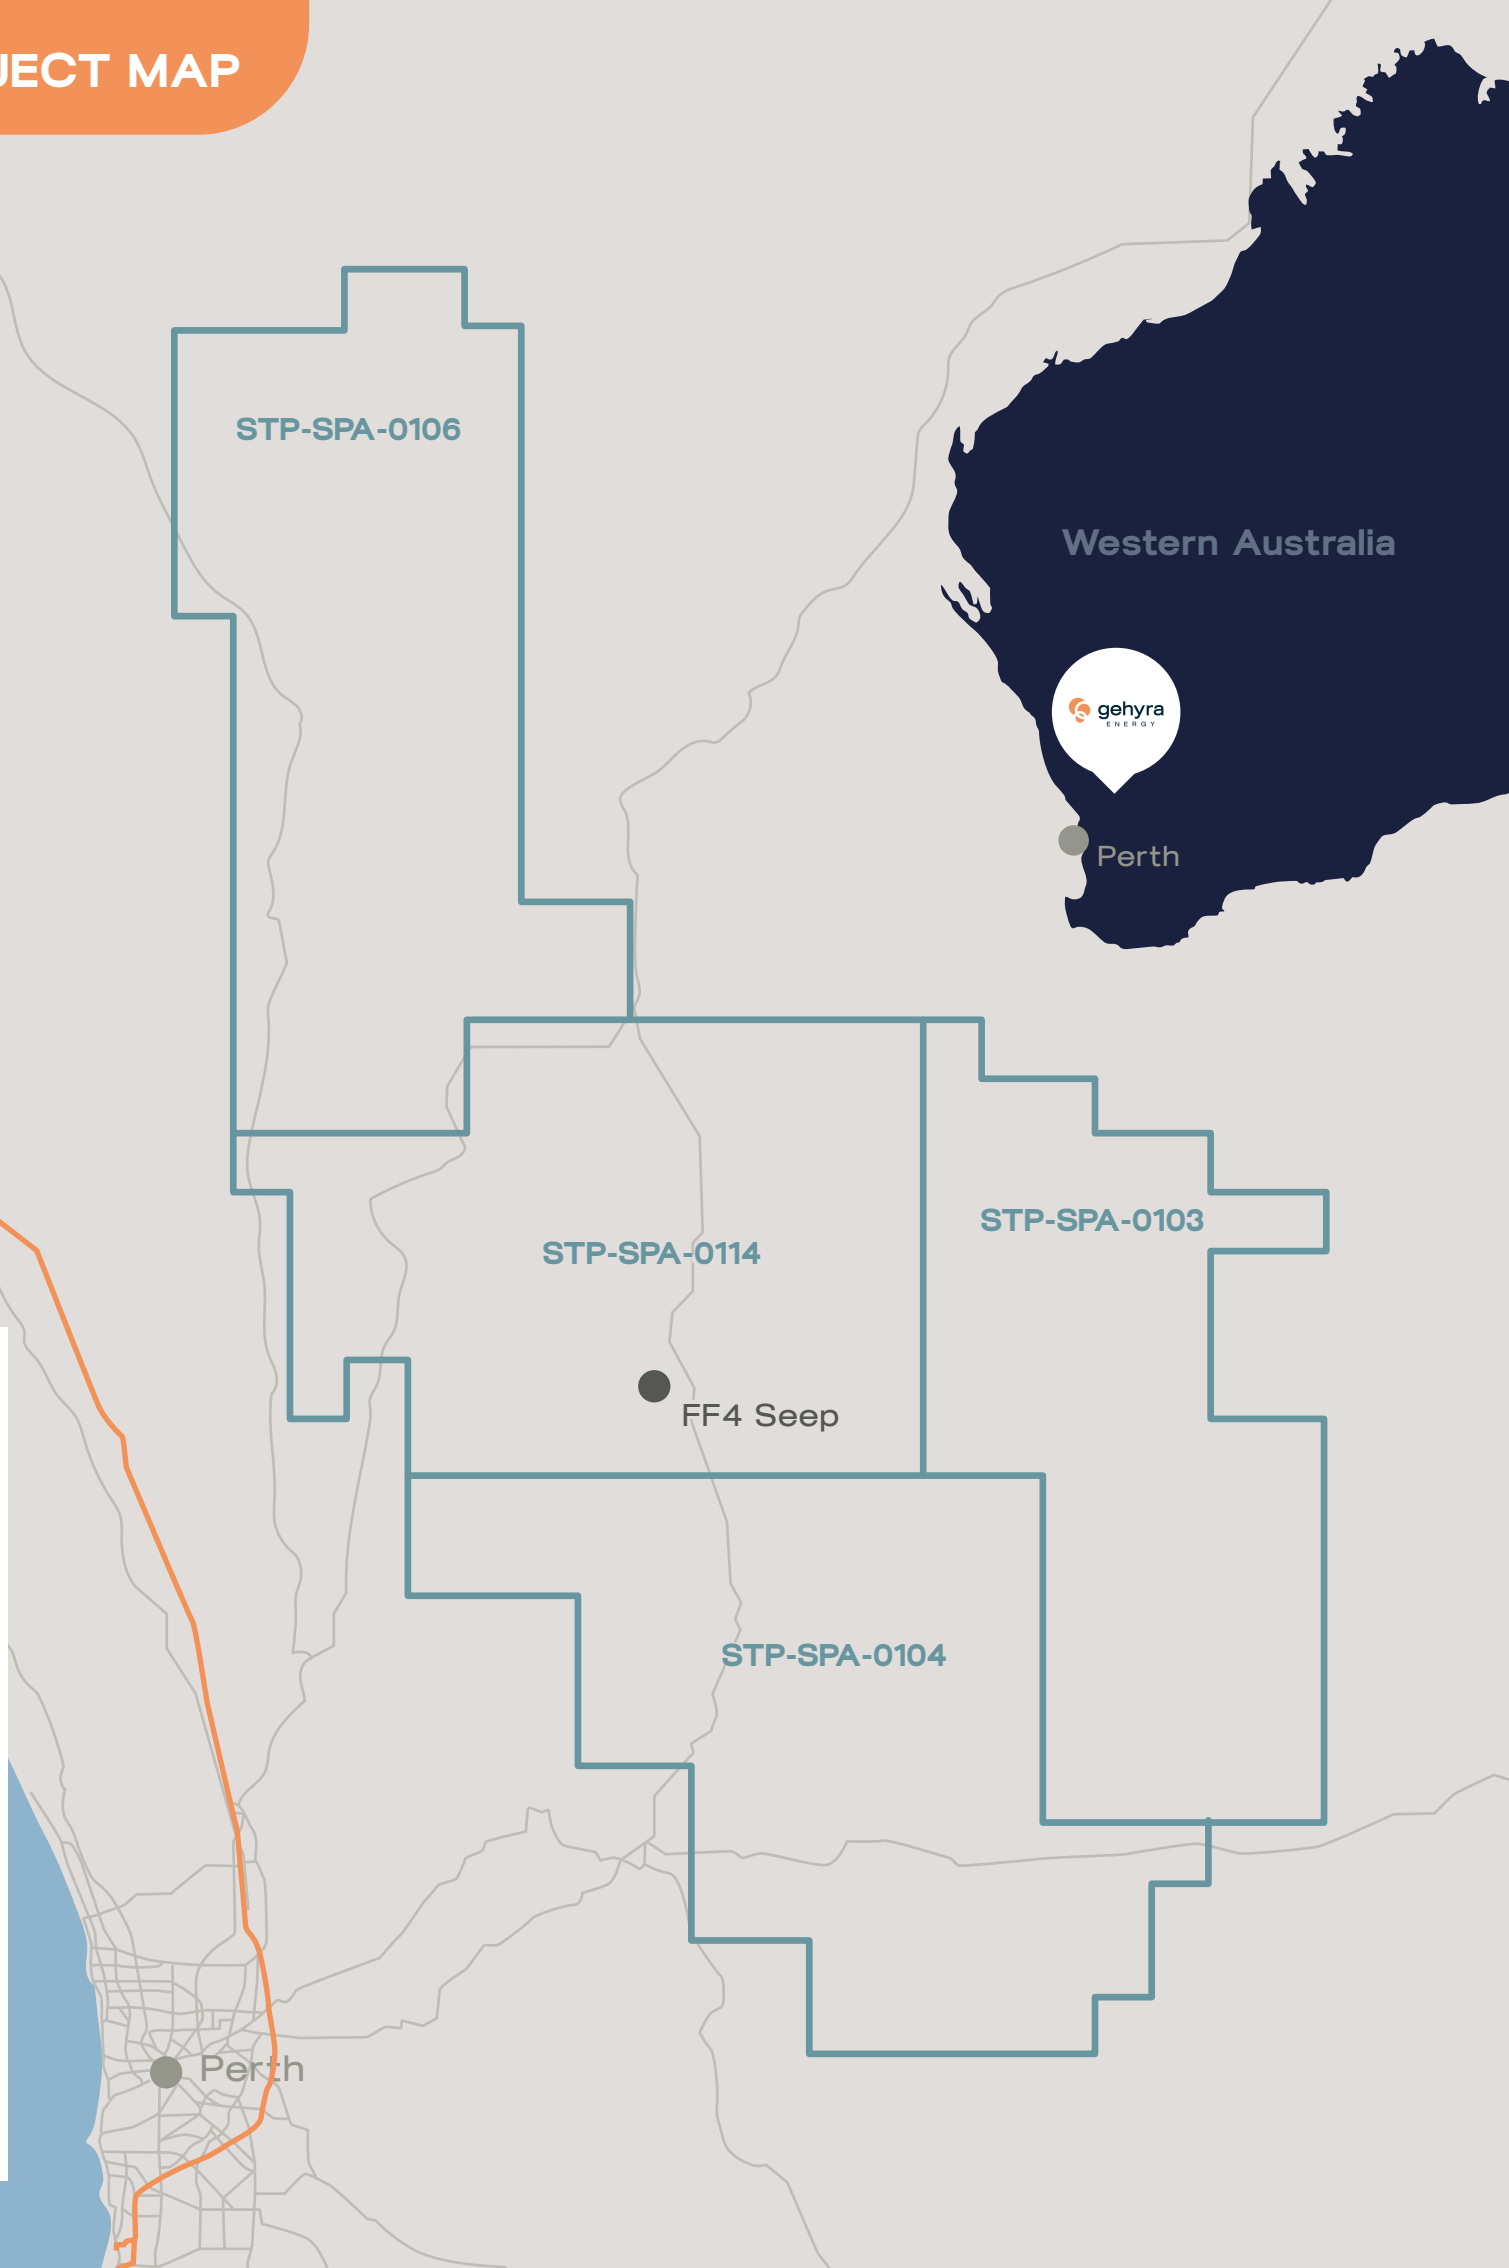

WESTERN AUSTRALIA PROJECT MAP

-  West Yilgarn Project
-  Cities
-  Hydrogen Seep
-  Major Roads
-  Gas Pipeline

0km 25km 50km